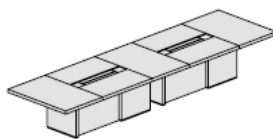

CENTRAL CABLE MANAGEMENT FOR TABLES WITH WOODEN BASE

Composed of a central element in melamine coated wood on two sides, class E1, scratch-resistant and anti-reflective, with perimeter edges in 1mm thick ABS. The central element is lowered than the table tops and is made with two fixed terminal elements and two flap panels with push-pull opening. In the lower part there is a metal duct painted with epoxy powders in black finish, for the collection and the containment of the cable management.

Abacus

Tavolo riunione | Meeting table | Table de réunion

L 300 P 140 H 78

L 380 P 140 H 78

L 510 P 140 H 78

L 540 P 140 H 78
L 620 P 140 H 78

Tavolo riunione con vetro | Meeting table with glass desktop | Table de réunion avec verre

L 300 P 140 H 78

L 380 P 140 H 78

L 510 P 140 H 78

L 540 P 140 H 78
L 620 P 140 H 78

BOLD58

Wood-glass base Meeting Table

BOLD 58

Finishes