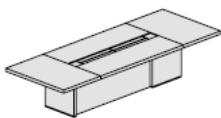

CENTRAL CABLE MANAGEMENT FOR TABLES WITH WOODEN BASE

Composed of a central element in melamine coated wood on two sides, class E1, scratch-resistant and anti-reflective, with perimeter edges in 1mm thick ABS. The central element is lowered than the table tops and is made with two fixed terminal elements and two flap panels with push-pull opening. In the lower part there is a metal duct painted with epoxy powders in black finish, for the collection and the containment of the cable management.

Abacus

Tavolo riunione | Meeting table | Table de réunion

L 300 P 140 H 78

L 380 P 140 H 78

L 510 P 140 H 78

L 540 P 140 H 78
L 620 P 140 H 78

Tavolo riunione con vetro | Meeting table with glass desktop | Table de réunion avec verre

L 300 P 140 H 78

L 380 P 140 H 78

L 510 P 140 H 78

L 540 P 140 H 78
L 620 P 140 H 78

BOLD58

Wood-glass base Meeting Table

BOLD 58

Finishes