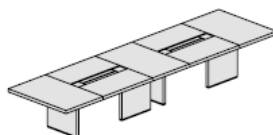

CENTRAL CABLE MANAGEMENT FOR TABLES WITH WOODEN BASE

Composed of a central element in melamine coated wood on two sides, class E1, scratch-resistant and anti-reflective, with perimeter edges in 1mm thick ABS. The central element is lowered than the table tops and is made with two fixed terminal elements and two flap panels with push-pull opening. In the lower part there is a metal duct painted with epoxy powders in black finish, for the collection and the containment of the cable management.

Abacus

Tavolo riunione | Meeting table | Table de réunion

L 300 P 140 H 78

L 380 P 140 H 78

L 510 P 140 H 78

L 540 P 140 H 78
L 620 P 140 H 78

Tavolo riunione con vetro | Meeting table with glass desktop | Table de réunion avec verre

L 300 P 140 H 78

L 380 P 140 H 78

L 510 P 140 H 78

L 540 P 140 H 78
L 620 P 140 H 78

BOLD58

Wood-glass base Meeting Table

BOLD 58

Finishes