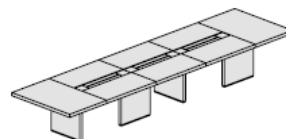

CENTRAL CABLE MANAGEMENT FOR TABLES WITH WOODEN BASE

Composed of a central element in melamine coated wood on two sides, class E1, scratch-resistant and anti-reflective, with perimeter edges in 1mm thick ABS. The central element is lowered than the table tops and is made with two fixed terminal elements and two flap panels with push-pull opening. In the lower part there is a metal duct painted with epoxy powders in black finish, for the collection and the containment of the cable management.

Abacus

Tavolo riunione | Meeting table | Table de réunion

L 300 P 140 H 78

L 380 P 140 H 78

L 510 P 140 H 78

L 540 P 140 H 78
L 620 P 140 H 78

Tavolo riunione con vetro | Meeting table with glass desktop | Table de réunion avec verre

L 300 P 140 H 78

L 380 P 140 H 78

L 510 P 140 H 78

L 540 P 140 H 78
L 620 P 140 H 78

BOLD58

Wood-glass base Meeting Table

BOLD 58

Finishes