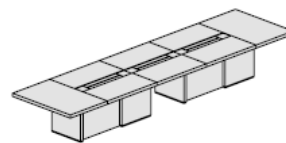

Made of honeycomb core with external wood particle panels thickness 58mm, E1 class antiscratch and anti-reflective melamine-faced with perimeter edges in 1mm thick ABS.

The elements that make up the base are edged and joined by processing at 45 ° with relative junction. Equipped with a metal finish plinth H.18mm with leveling feet. Available in 2 solid color melamine finishes. The two "L" -shaped elements that make up the base are joined with 10mm thick tempered glass with polished edge perimeter. The glasses are equipped with side brackets in satin stainless steel that allow them to be fixed to the wooden sides. Glass available in 3 finishes: extra-clear transparent, smoked (European Grey) or lacquered glass in the 6 colors of the collection.

CENTRAL CABLE MANAGEMENT FOR TABLES WITH WOODEN BASE

Composed of a central element in melamine coated wood on two sides, class E1, scratch-resistant and anti-reflective, with perimeter edges in 1mm thick ABS. The central element is lowered than the table tops and is made with two fixed terminal elements and two flap panels with push-pull opening. In the lower part there is a metal duct painted with epoxy powders in black finish, for the collection and the containment of the cable management.

Abacus

Tavolo riunione | Meeting table | Table de réunion

L 300 P 140 H 78

L 380 P 140 H 78

L 510 P 140 H 78

L 540 P 140 H 78
L 620 P 140 H 78

Tavolo riunione con vetro | Meeting table with glass desktop | Table de réunion avec verre

L 300 P 140 H 78

L 380 P 140 H 78

L 510 P 140 H 78

L 540 P 140 H 78
L 620 P 140 H 78

BOLD58

Wood-glass base Meeting Table

BOLD 58

Finishes